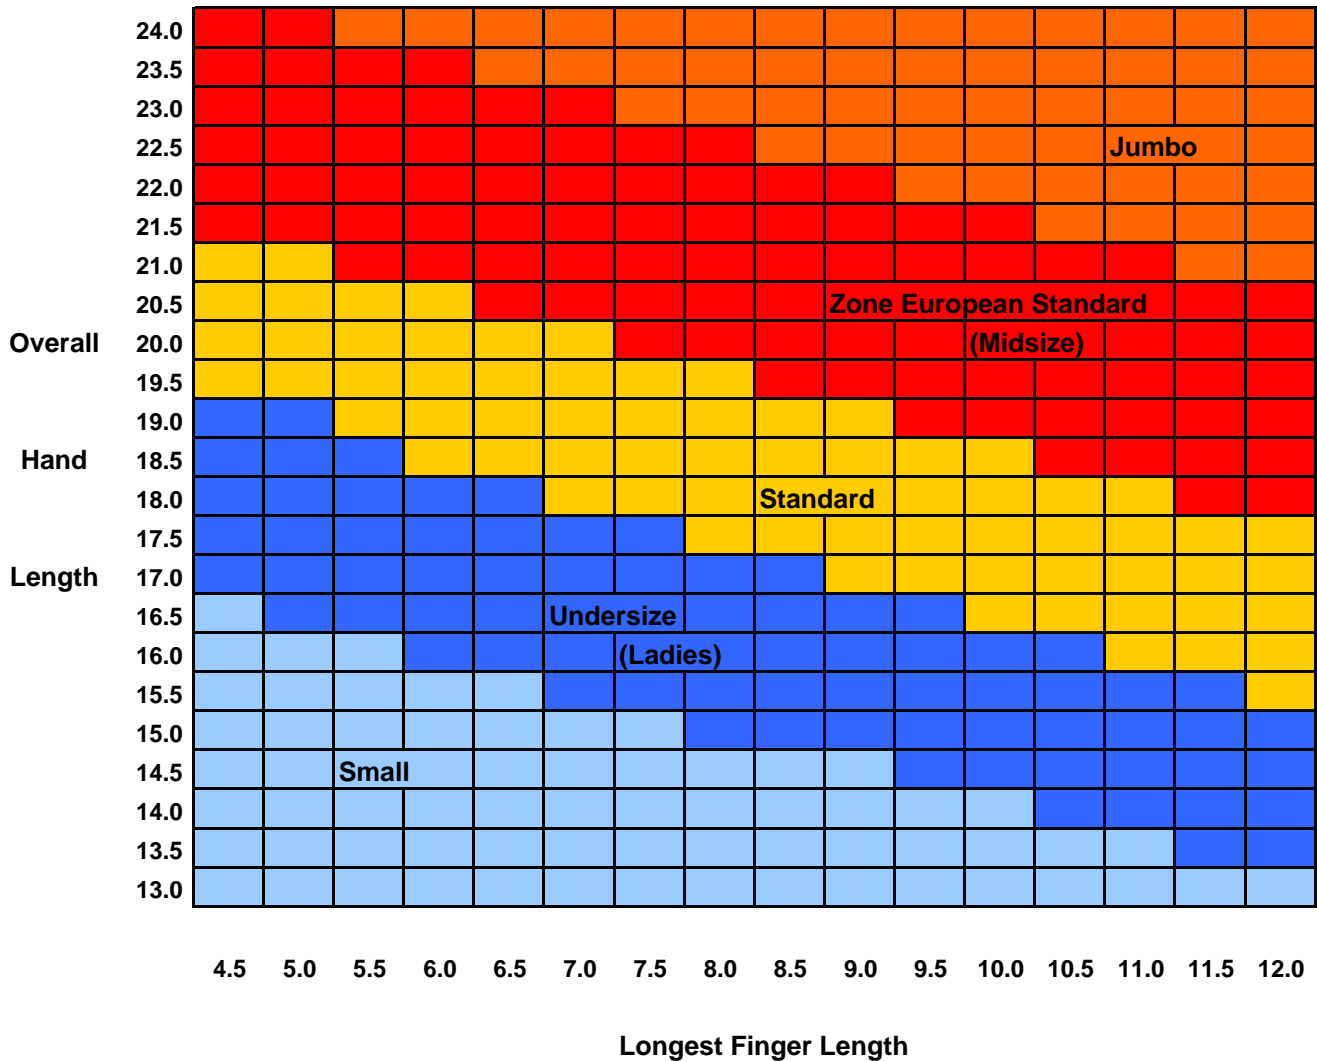

ZONE Grip Chart

Measuring Instructions

Hand Length: Measure from wrist crease to end of longest finger

Finger Length: Measure from finger crease to end of longest finger